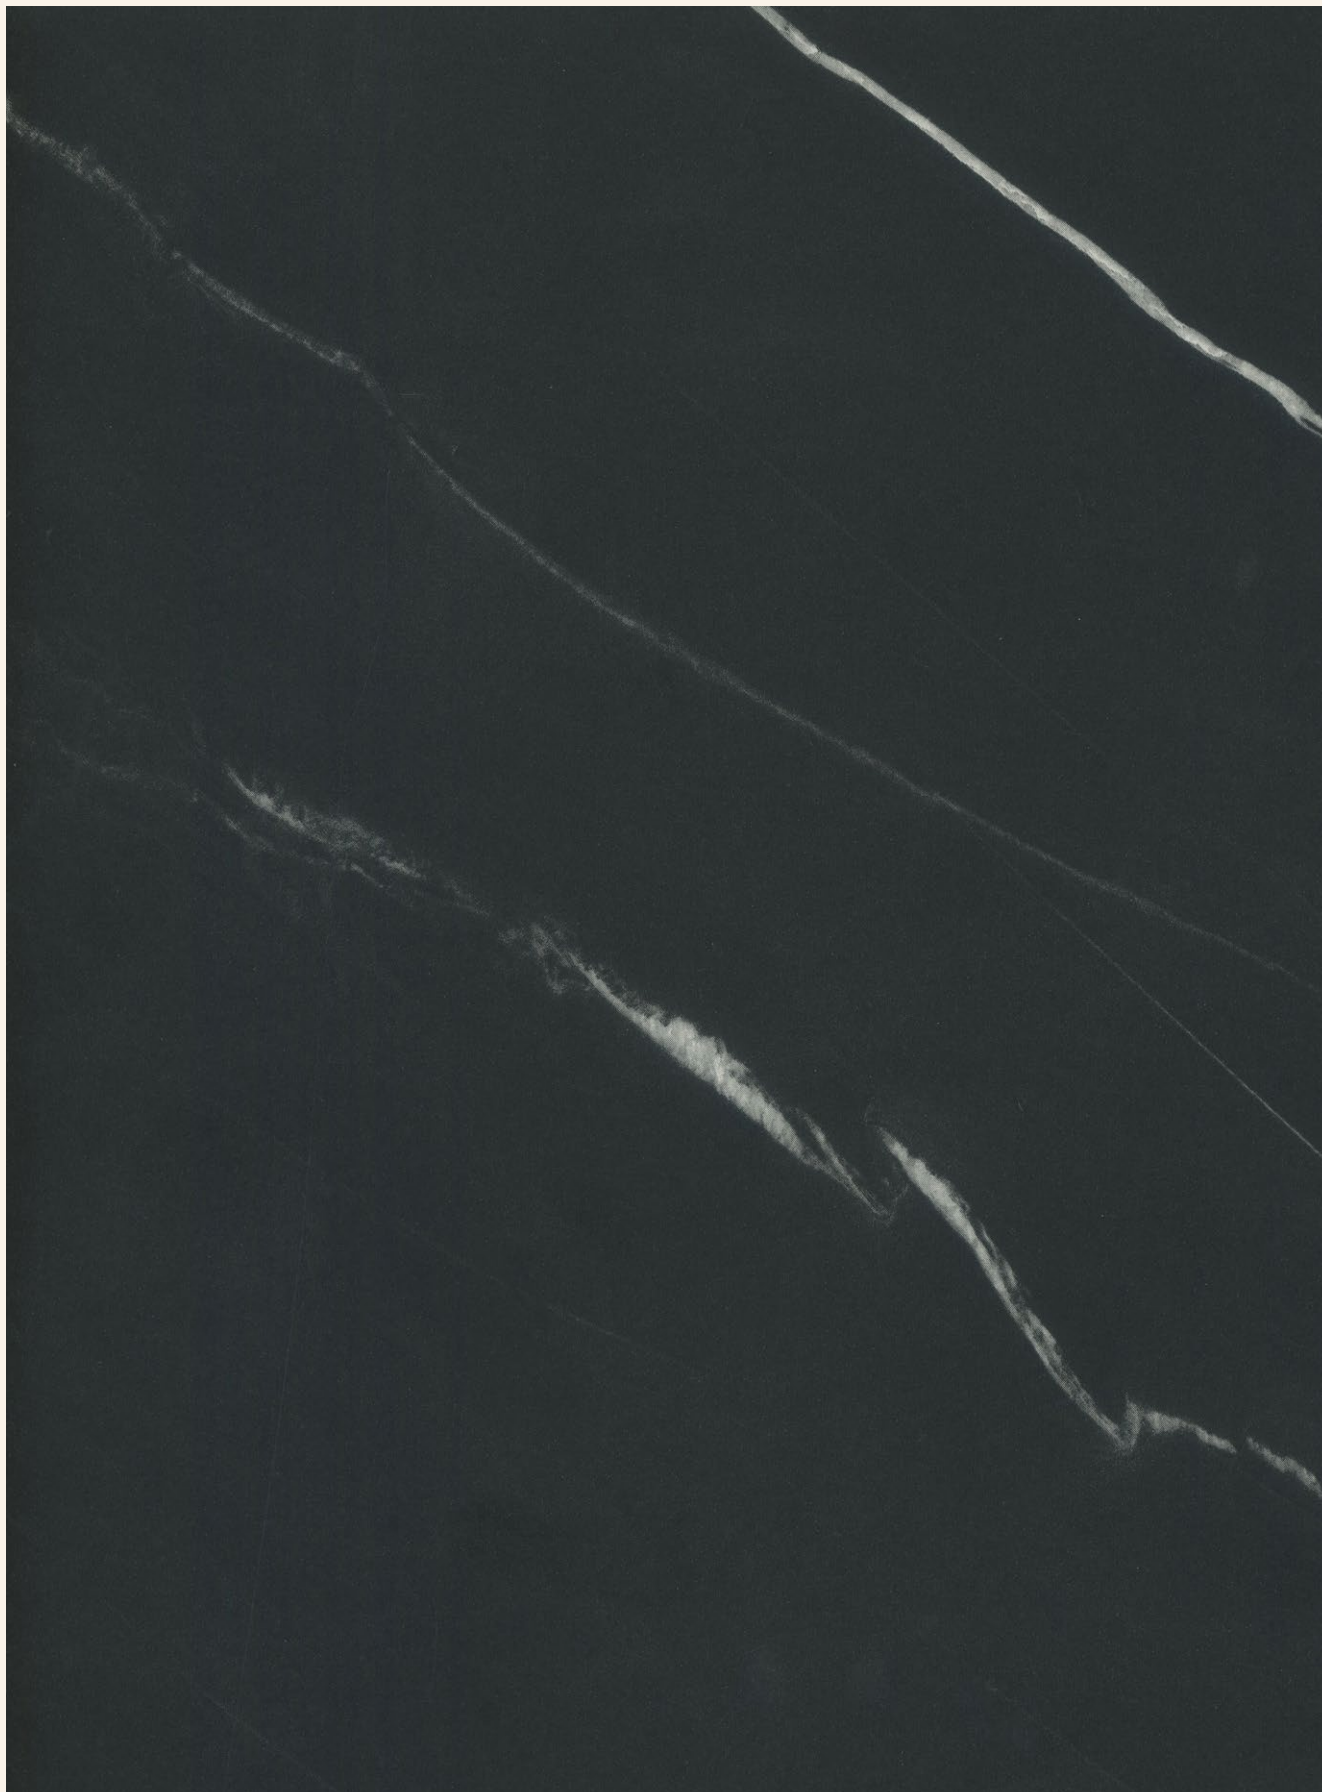

JAZZ WHITE MARBLE

SPH 5260 G

ANTI-MICROBIAL | FORMALDEHYDE FREE

ANTI-MICROBIAL | FORMALDEHYDE FREE

USE A4 SIZE FOR PRINT | ESTIMATED 1:1 GRAIN SIZE
FOR ACCURATE COLORS ORDER SAMPLES FROM [SNS.SG](https://www.sns.sg) / VISIT SNS SPACES

NERO MARQUINA MATT

SPG 2598 SM

ANTI-MICROBIAL | FORMALDEHYDE FREE

ANTI-MICROBIAL | FORMALDEHYDE FREE

USE A4 SIZE FOR PRINT | ESTIMATED 1:1 GRAIN SIZE
FOR ACCURATE COLORS ORDER SAMPLES FROM [SNS.SG](https://sns.sg) / VISIT SNS SPACES