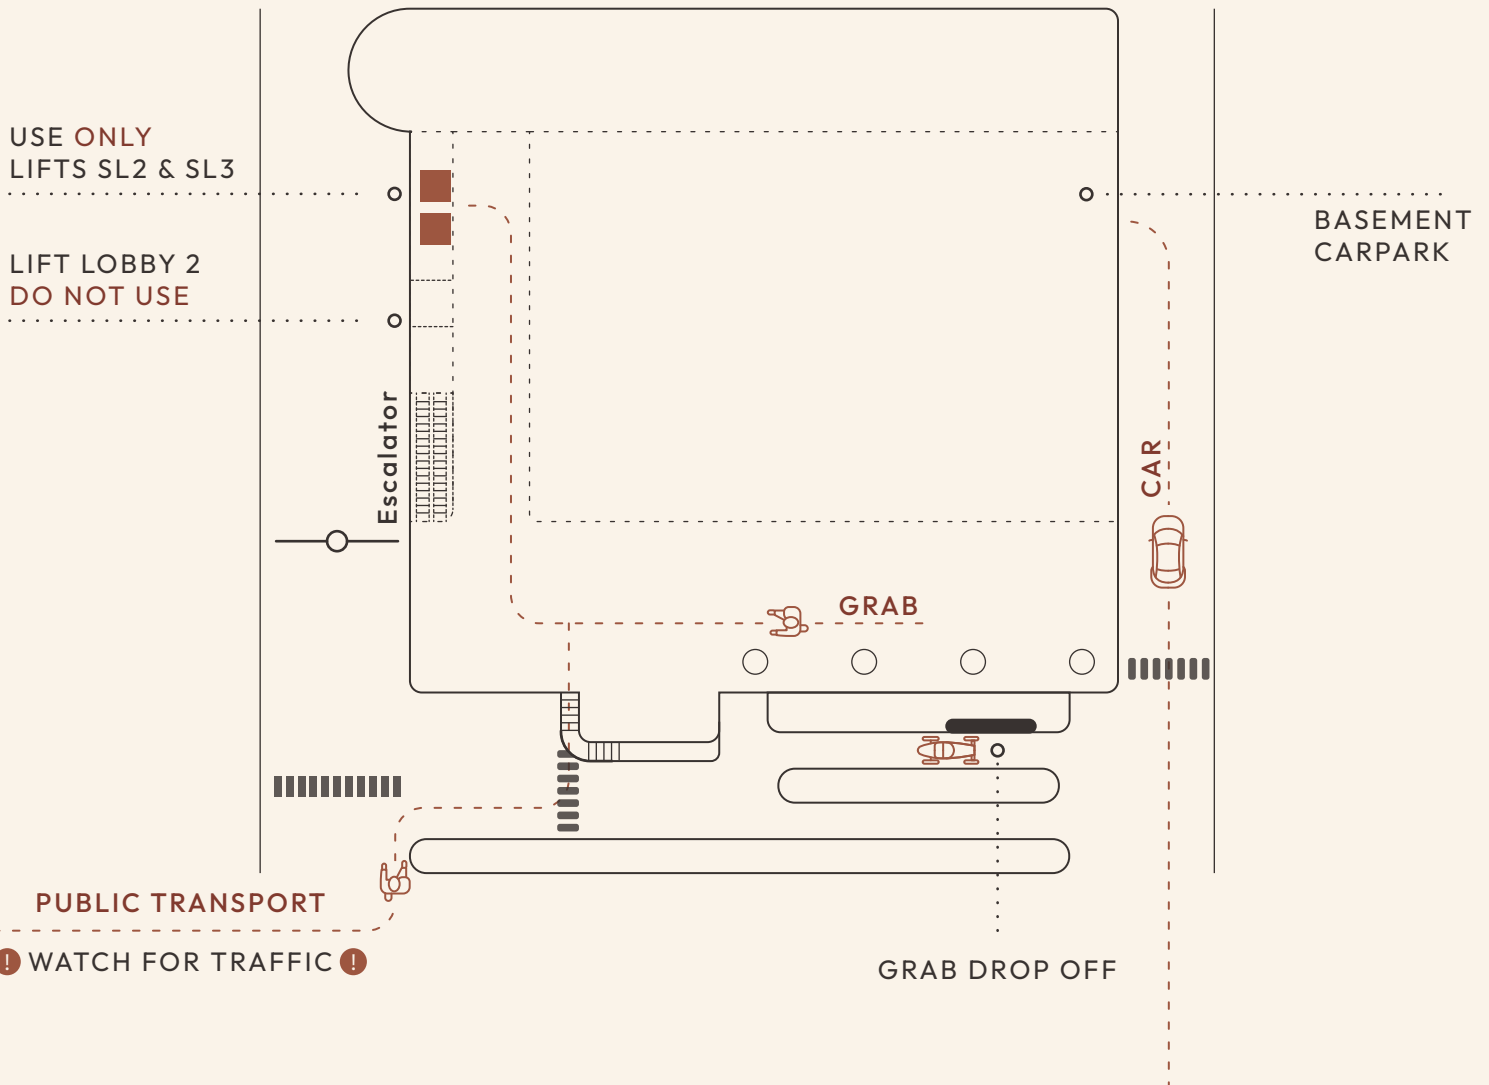

FOR ACCURATE COLOURS, ORDER SAMPLES FROM SNS.SG OR VISIT SNS SPACES

📍 5 Sungei Kadut Street 2, #02-06/07 JTC Trendspace, S 729227

TRENDSPACE L1 TOP VIEW

Public Transport -

Bus: 925 (Walking ~ 5 mins)

Grab -

Location: Lobby, Trendspace

Car -

Park near the lobby closest to the carpark gantry and use the unlabeled yellow-painted lobby to access lifts SL2 or SL3 to SNS Spaces.