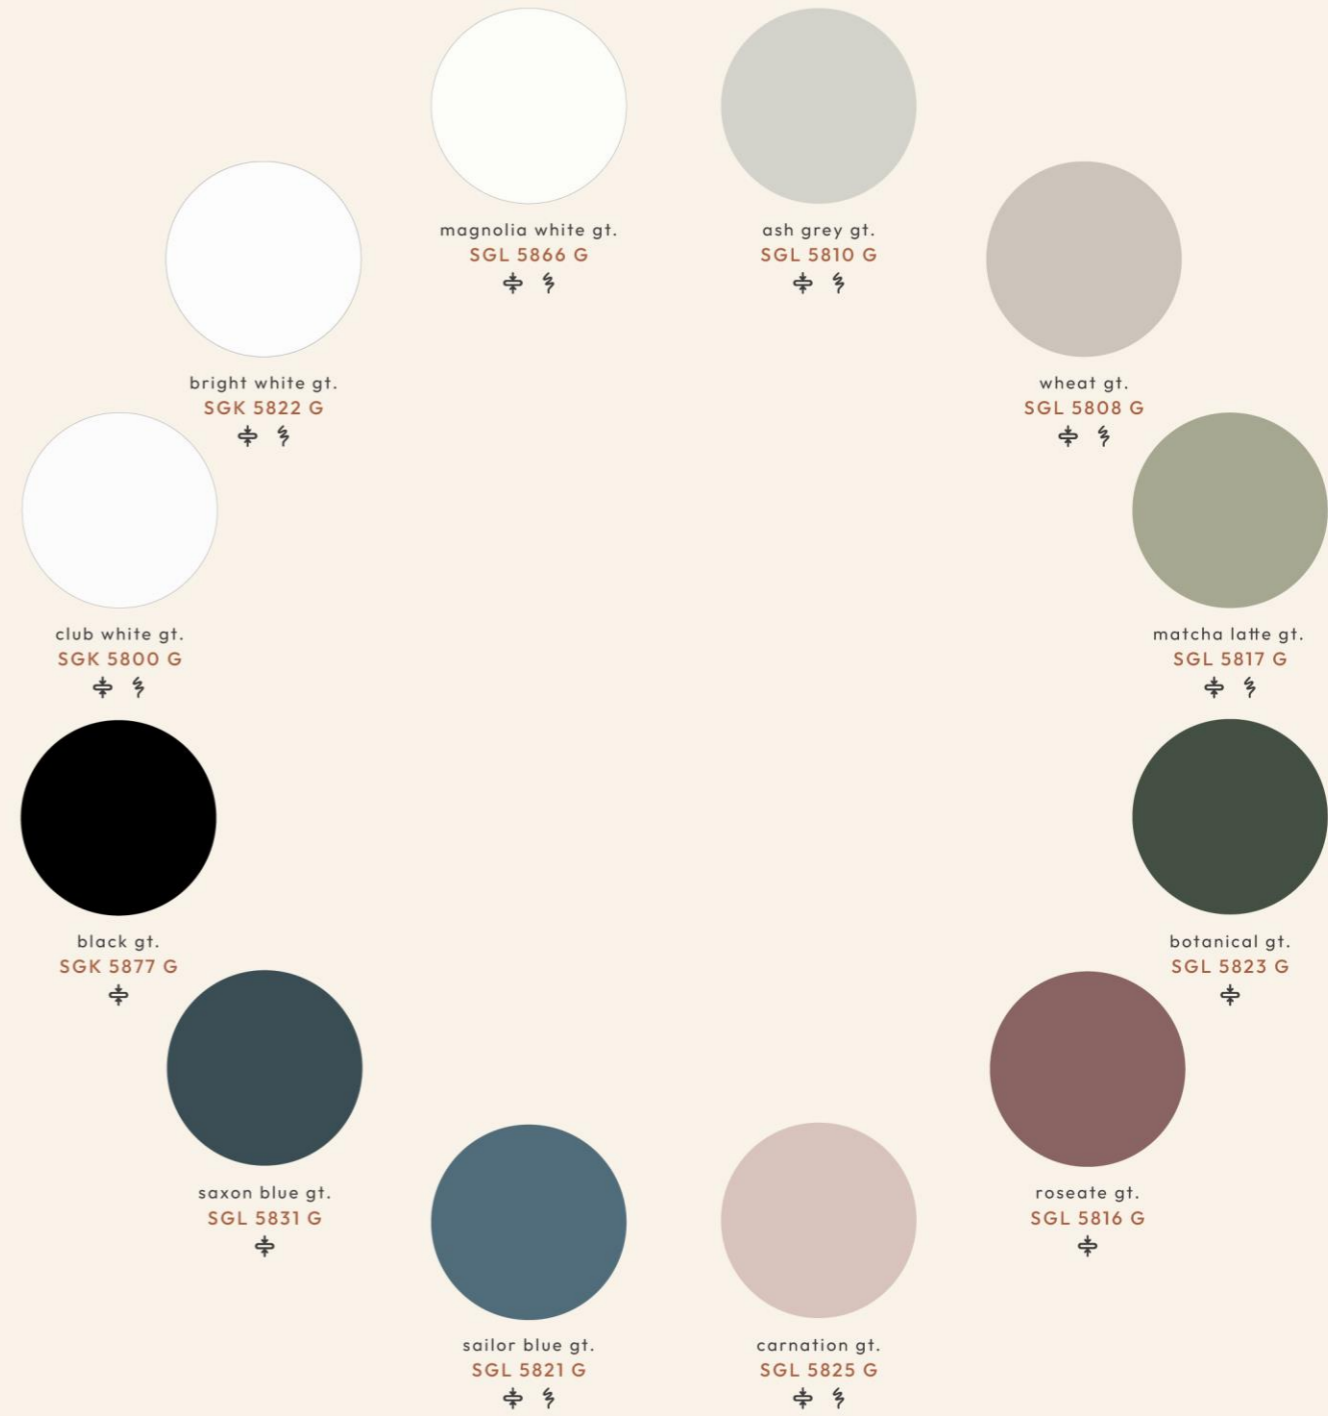

light green
SE 3913 T

pale blue
SJ 3525 T

sky blue
SJ 3529 T

o.b.c green
SJ 3606 T

apple green
SE 3919 T

lake green
SJ 3868 T

crystal teal
SJ 3556 T

pacific blue
SE 1379 T

black
SA 1177 T

camo green
SJ 3551 T

deep ocean
SJ 3557 T

purple
SJ 3531 T

royal blue
SE 1336 T

colours

hypergloss

colours

1.0mm hypergloss

colours

redefines premium surfaces with cutting-edge technology and refined aesthetics. designed for the discerning eye, its ultra-matte, fingerprint-resistant finish ensures seamless elegance in any space. elevate your home with a surface that remains as sophisticated as it is functional.