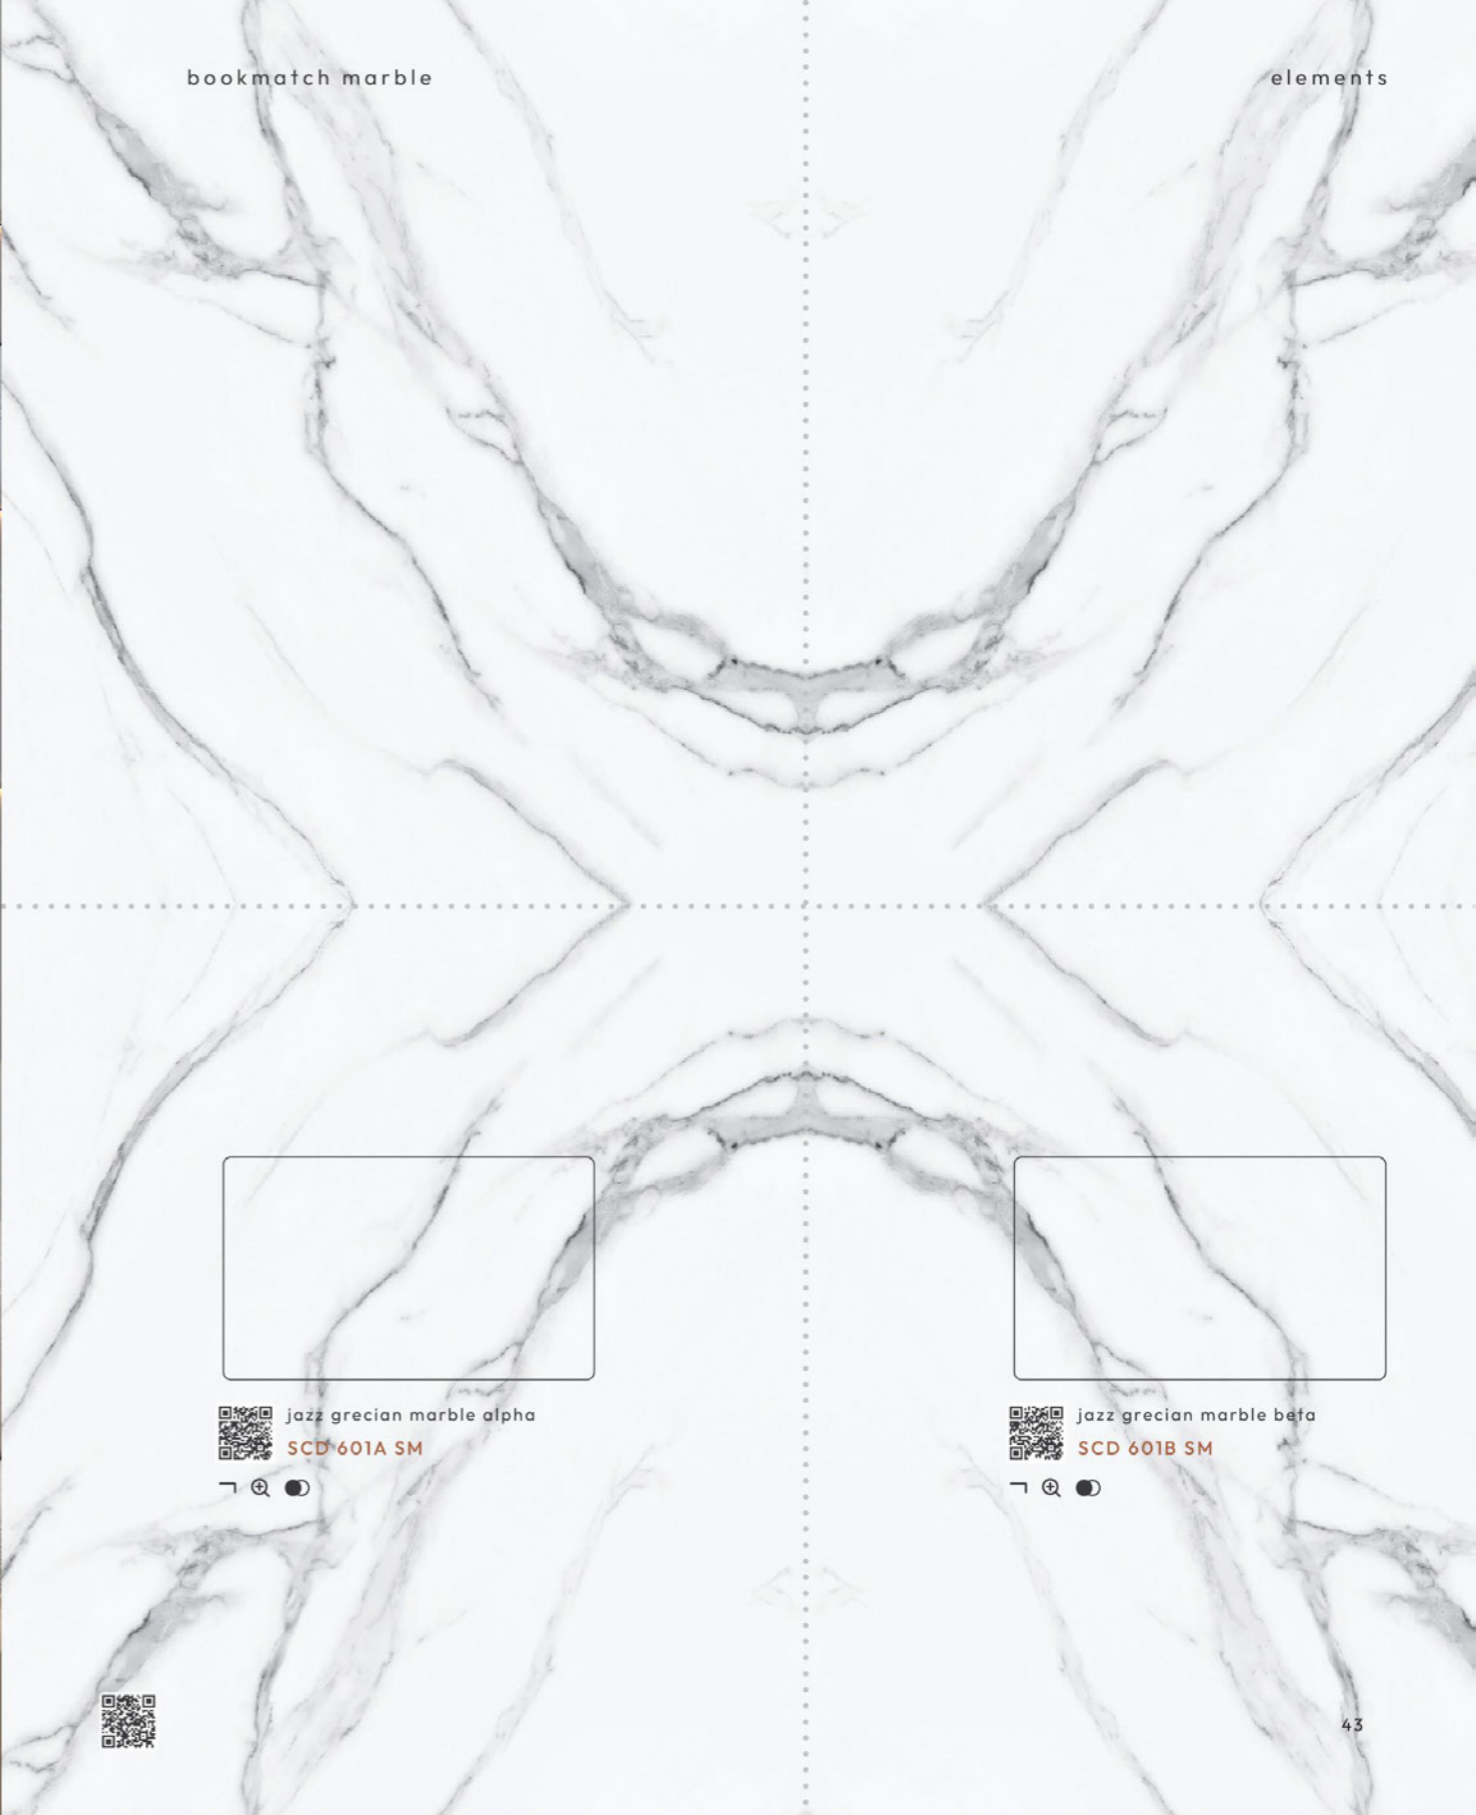

jazz grecian marble alpha
SCD 601A SM